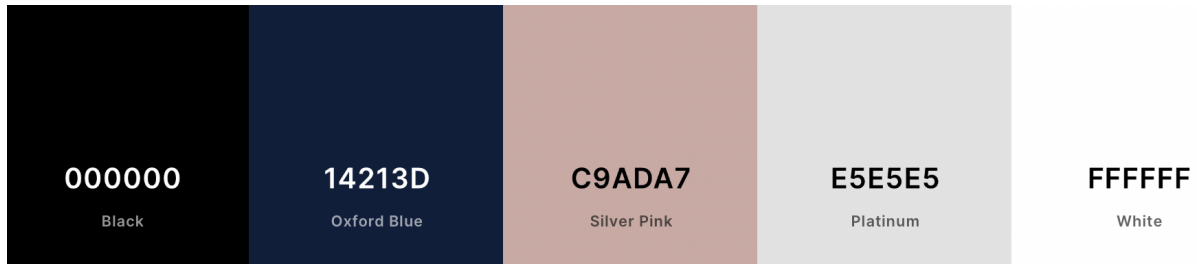

Brand Guidelines for Meghan Newberry Photography

Brand Colors

Primary Colors

Additional Colors

+100%	FFFFFF	FFFFFF	FFFFFF	FFFFFF	FFFFFF
+87.5%	DFDFDF	D7DF2	F8F54	FCFCFC	FFFFFF
+75%	BFBFBF	AEBFE5	F1EAE9	F9F9F9	FFFFFF
+62.5%	9F9F9F	86A0D8	EBE0DE	F5F5F5	FFFFFF
+50%	808080	5D80CB	E4D6D3	F2F2F2	FFFFFF
+37.5%	606060	3B62B7	DDCCC8	EFEFEF	FFFFFF
+25%	404040	2E4D8E	D6C1BD	ECECEC	FFFFFF
+12.5%	202020	213766	D0B7B2	E9E9E9	FFFFFF
0%	000000	14213D	C9ADA7	E5E5E5	FFFFFF
-12.5%	000000	111D36	B7928A	C9C9C9	DFDFDF
-25%	000000	0F192E	A6788E	ACACAC	BFBFBF
-37.5%	000000	0C1527	8E6157	8F8F8F	9F9F9F
-50%	000000	0A111F	724E46	737373	808080
-62.5%	000000	070C17	553A34	565656	606060
-75%	000000	05080F	392723	393939	404040
-87.5%	000000	020408	1C1311	1D1D1D	202020
-100%	000000	000000	000000	000000	000000

Logo

Primary Logo

Heptagon shape in the pink color (**#C9ADA7**) with MIN text in white color (**#FFFFFF**) and in font **Josefin Sans** with translucent background.

To be used on website, social media posts (in bottom, right corner), or additional branding

Details Page (font, font size, color)

- **Title:** The Secret, 40px, #14213D
- **Box Title:** The Secret, 22px, #14213D
- **Paragraph:** Kepler, 17px, #14213D
 - ... Character Spacing: 0
 - ... Line Spacing: 1.5
- **Button:** Kepler, 20px, #FFFFFF
 - ... Button Color (regular): #C9ADA7
 - ... Button Color (hover): #E8E6E6 (font color: #000000)

Let's Chat Page (font, font size, color)

- **Title:** The Secret, 40px, #14213D
- **Box Text:** Kepler, 16px, #14213D
- **Submission Text:** Kepler, 17px, #C9ADA7

- **Submission Button:** Kepler, 20px, #FFFFFF
 - ... Button Color (regular): #C9ADA7
 - ... Button Color (hover): #E8E6E6 (font color: #000000)
- **Reviews Paragraph:** Kepler, various sizes, #14213D
 - ... **Quotes:** The Secret, 17px, #14213D
 - ... **Name Text:** The Secret, 17px, #14213D